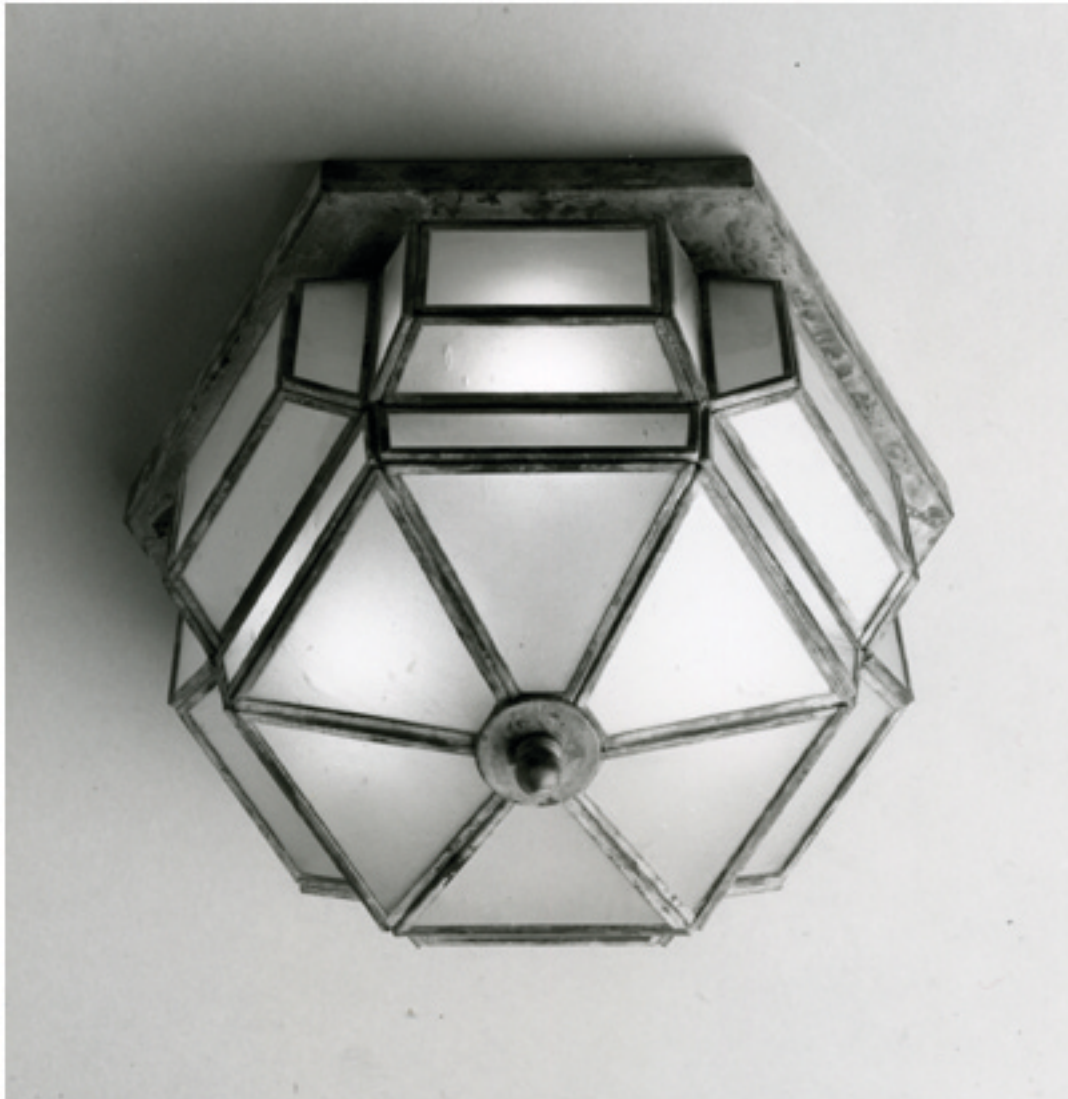

customlightstyles™

Medium Flush Ceiling Mount w/Bound Glass #8