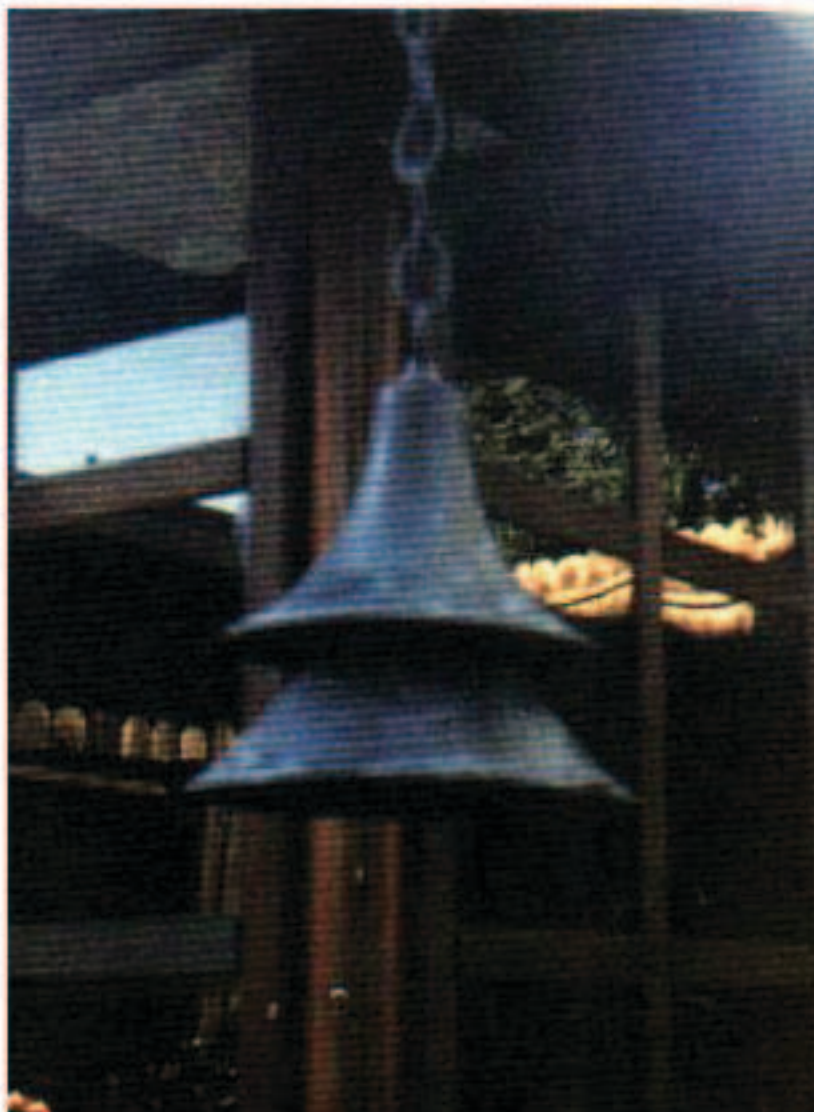

customlightstyles..

"Hummingbird House"

9" Tall, 8" Wide.

12 Volt Only.

#94 Lamp Included.

18" Solid Brass Chain Supplied.

Light #52