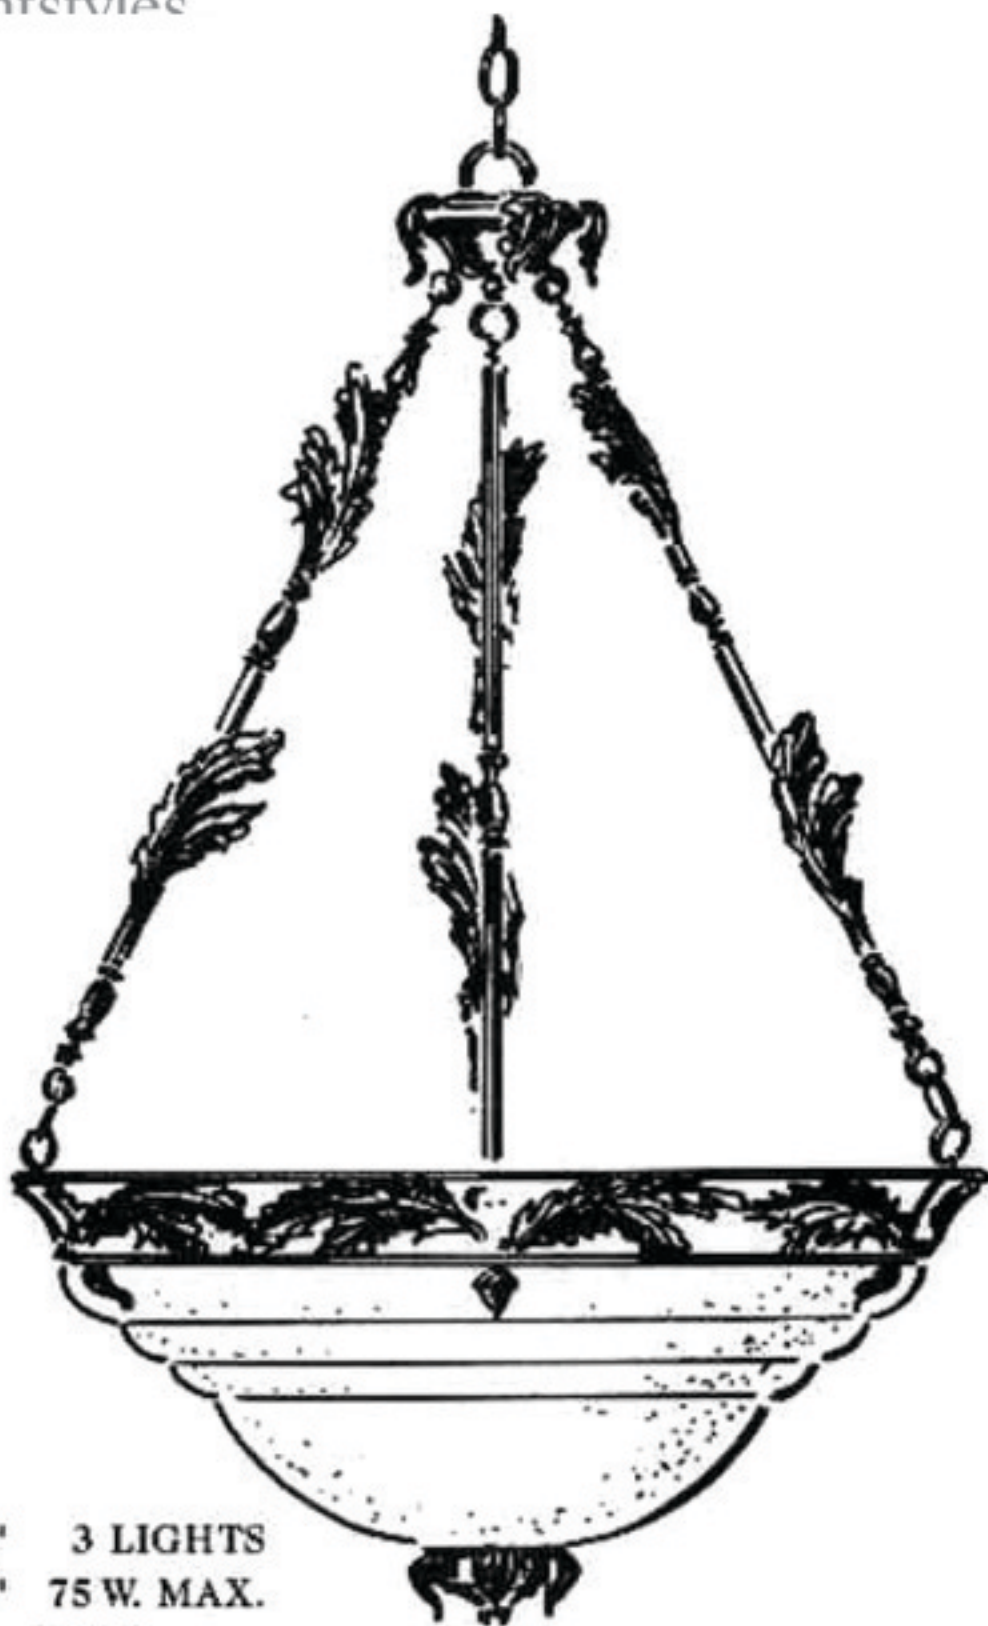

customlightstylee

8045 W=22" 3 LIGHTS
 H =32" 75 W. MAX.
 MED.